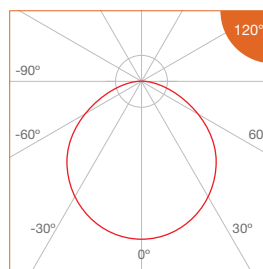

DIMENSIONS (MM)

- Width x Height : 8mm x 1.5mm (Bare Strip)
- Cut Section : 12 LEDs, 62.5mm
- LED Pitch : 10.4mm
- LEDs per Meter : 192 LEDs/m

PHOTOMETRICS

CRI	ProART (CRI~95)
SDCM	3 step MacAdam ellipse
Lifetime	Up to 50,000 hours L80 lamp life at Ta = 25°C
Voltage	24V DC
Power Options	Max 15W/m per Channel
Light Effect	Narrow LED pitch distance for light homogeneity
Luminous Flux	Up to 1733lm/m per Channel
Efficacy	Up to 115.5lm/W per Channel
Operating Temperature	Ta (min) = -20°C, Ta (max) = +50°C
Wire Connection	Supplied with insulated AWG 20 wires at 150mm length
Ingress Protection	IP20
Beam Angle	120°

SPECIFICATIONS

• tuneWHITE 1800K - 3100K

CCT	Efficacy (lm/W)	Luminous Flux per meter (lm/m)		
		15W/m/Ch	10W/m/Ch	5W/m/Ch
1800K	83.6	1254	840	414
3100K	110.0	1650	1106	545
Correction Factor		1.00	0.67	0.33

• tuneWHITE 1800K - 4000K

CCT	Efficacy (lm/W)	Luminous Flux per meter (lm/m)		
		15W/m/Ch	10W/m/Ch	5W/m/Ch
1800K	83.6	1254	840	414
4000K	115.5	1733	1161	572
Correction Factor		1.00	0.67	0.33

• tuneWHITE 2700K - 6500K